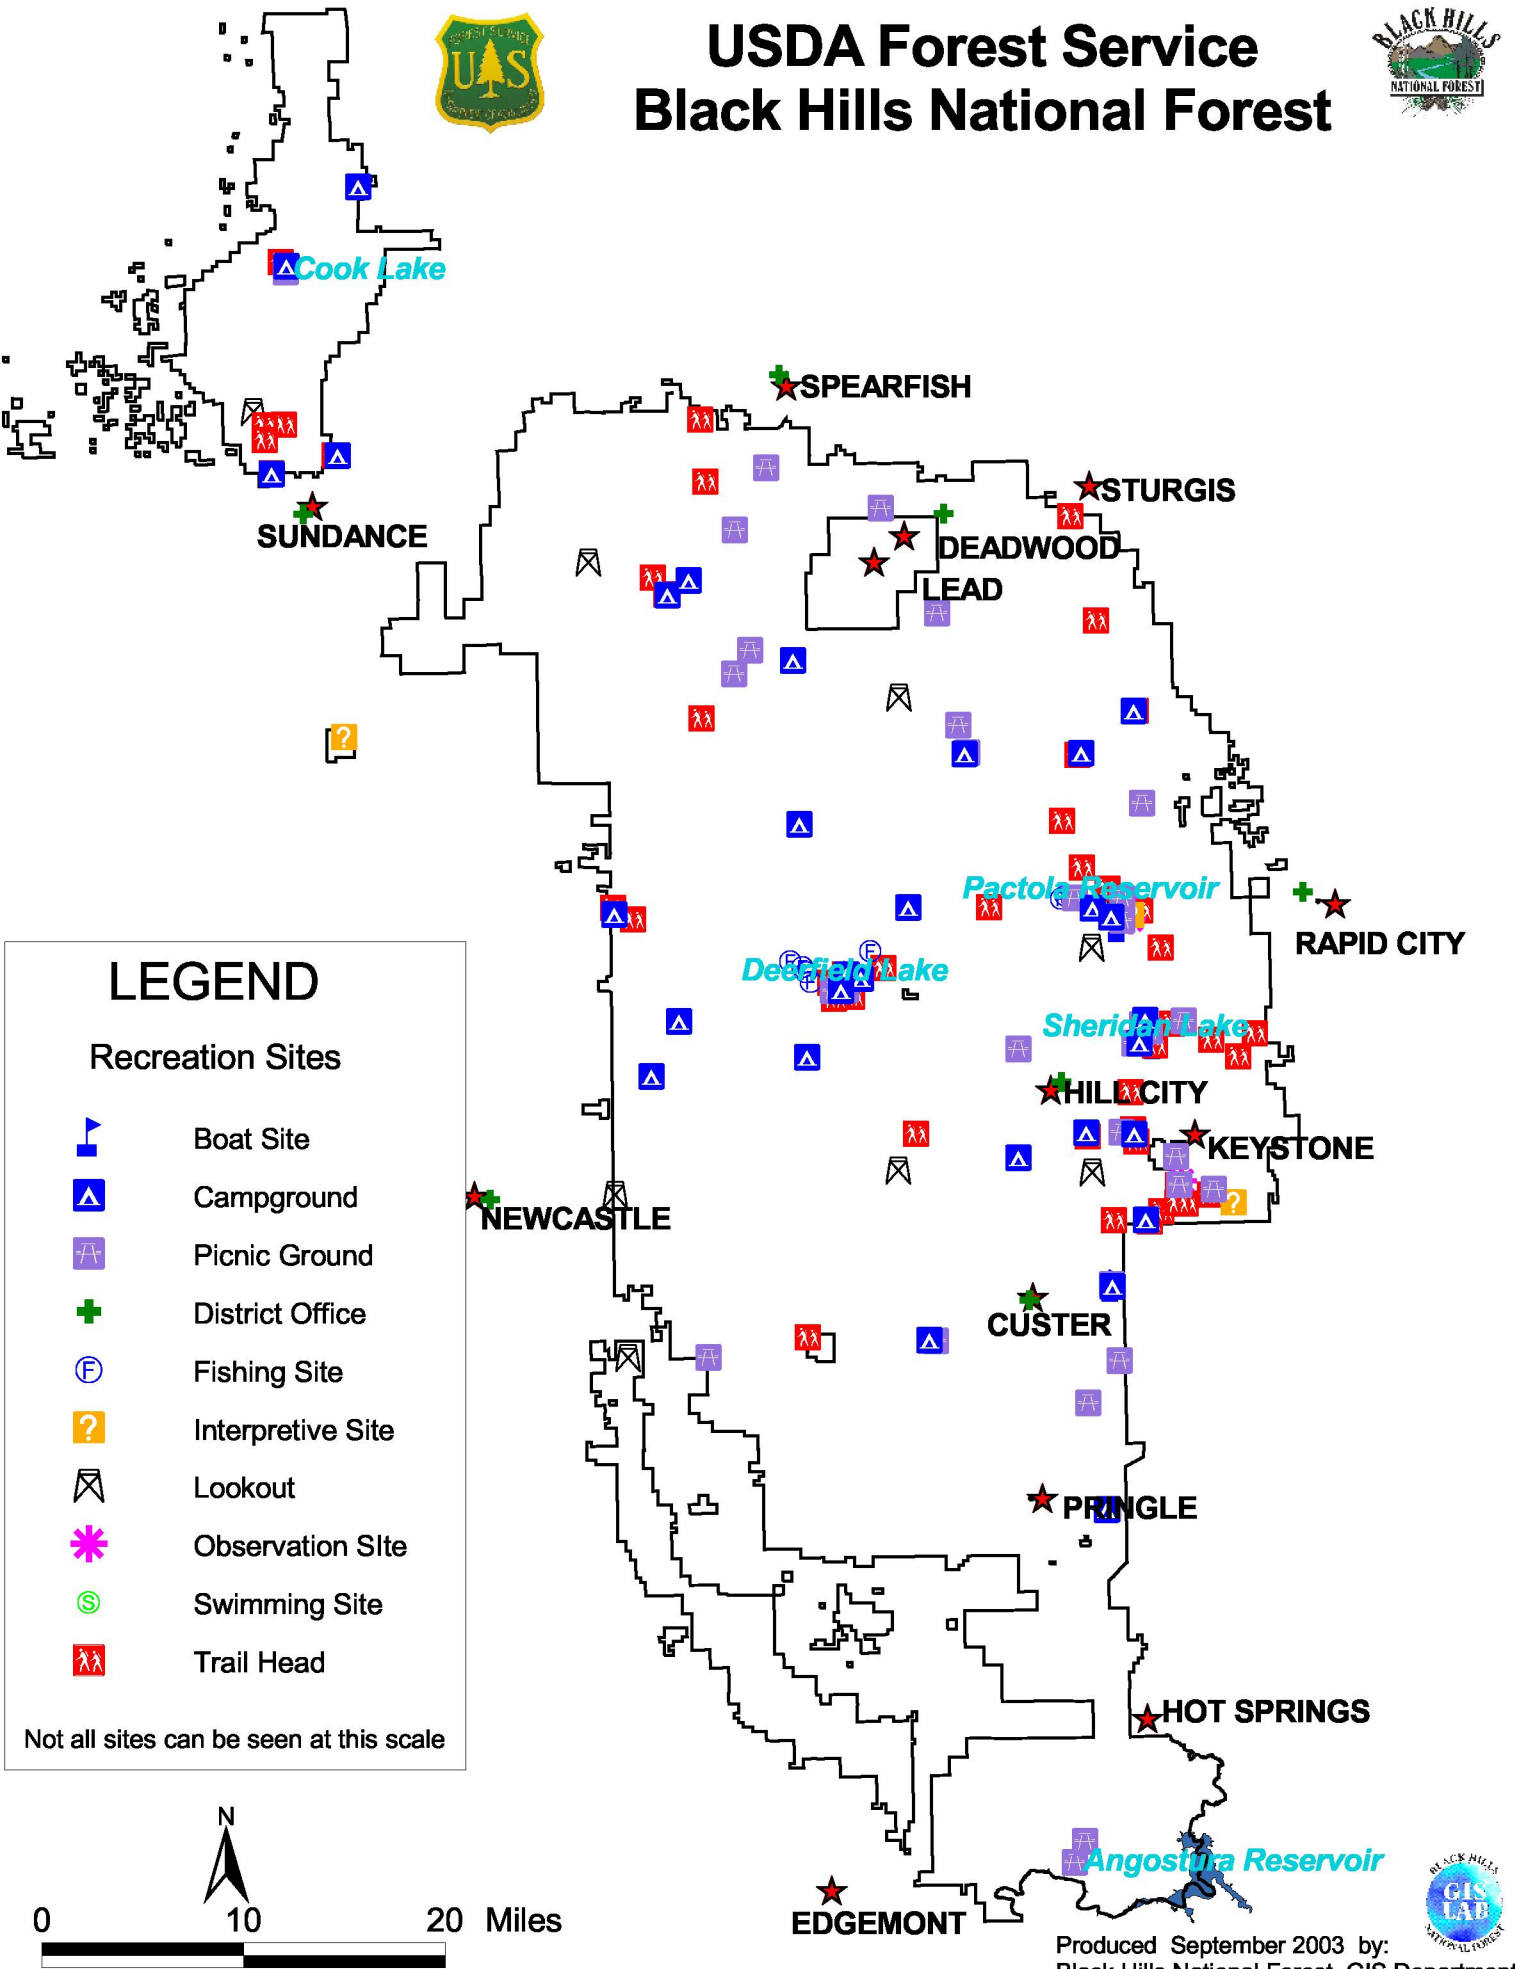

USDA Forest Service Black Hills National Forest

LEGEND

Recreation Sites

-  Boat Site
-  Campground
-  Picnic Ground
-  District Office
-  Fishing Site
-  Interpretive Site
-  Lookout
-  Observation Site
-  Swimming Site
-  Trail Head

Not all sites can be seen at this scale

0 10 20 Miles